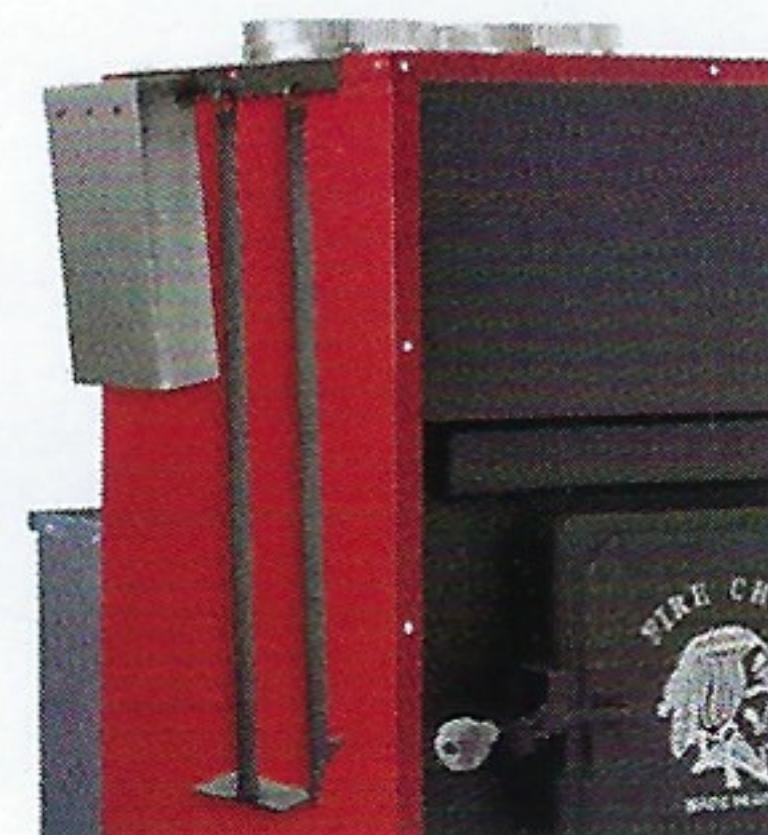

FIRE CHIEF™ FC1000E

TAX CREDIT QUALIFIED!

FIRE CHIEF™ FC1000E Wood Burning Furnace

OVERVIEW OF TAX CREDIT

Effective Dates: Product qualifying under this tax credit must be purchased and installed between January 1, 2021 and December 31, 2023. See the table below. Consumers may claim a percentage of the purchase and installation cost, which includes installation labor, as a tax credit.

DATES	CREDIT AMOUNT
01/2021 THRU 12/2022	26%
01/2023 THRU 12/2023	22%

FC1000E Furnace Specifications

Model	Firebox Capacity (Cubic Feet)	Recommended Square Footage⁴	Maximum Peak Input (BTU)¹	Maximum Peak Output (BTU)²	Average Output Capacity (BTU)³	Tested Emissions	Efficiency⁵	Maximum Burn Times
FC1000E	3.4 CF	1,000 - 2,000 SF	221,000	152,000	46,435	1.07 g/hr	79%	Up to 9 Hours

¹ Actual laboratory test results for 1000E series.

² Based upon tested efficiency at Maximum Peak Input. BTU Output cycles dependent upon the amount, frequency, and quality of wood. It is not a continuous, steady output.

³ Actual laboratory test results for 1000E series.

⁴ Use to qualify model which may meet projected heating demand. Actual performance will be dependent upon field variables and estimate is based upon a high performance home located in Heating Zone 4 USA. Please reference www.inchcalculator.com/calculate-many-btus-needed-heat-home.

⁵ Based upon CSA B415.1 Stack Loss Heat Transfer Efficiency (HHV).

FC1000E Furnace Features