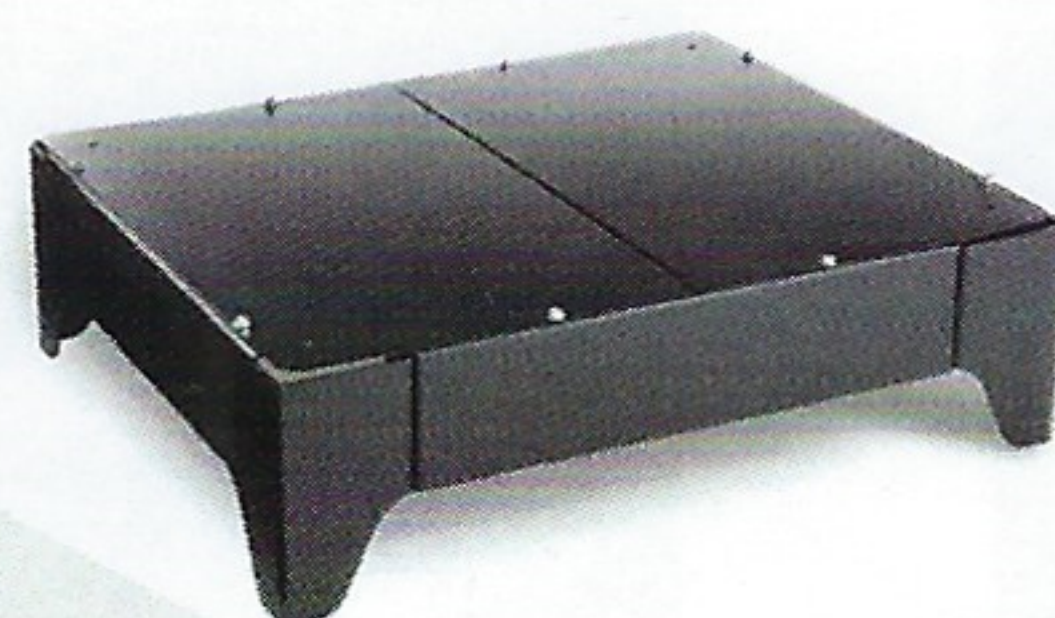

FC1000E Furnace Accessories

- Optional Stand (WAF-STAND)
- Wood Furnace Tool Set (WAF-TK)

WAF-STAND